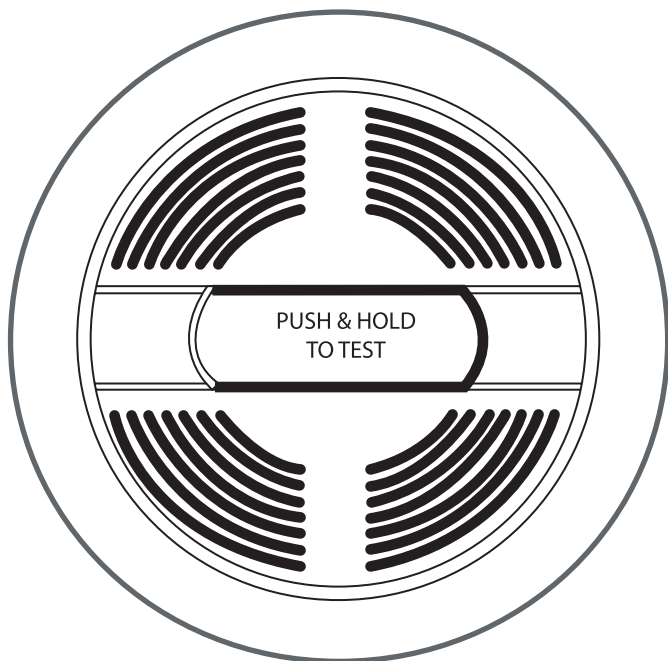

Basic SA308

The American Sensors SA308 smoke alarm is a general purpose, 9 volt battery operated alarm incorporating reliable "dual-ionization" technology for sensing visible and/or invisible combustable particles. This unit is suitable for installation in any room of the residence.

FEATURES

- Battery powered
- Suitable for all rooms
- Dual-ionization technology
- Alarm and power test feature
- Operating LED
- Low battery warning
- Battery removal indicator
- 9 volt battery included
- Easy installation, mounting hardware included
- 10 Year Limited Warranty (battery excluded)
- Meets applicable standards

Item Order Number: SAAU-308A (U.S.A.)
Master Carton Quantity of 10

TECHNICAL SPECIFICATIONS

Battery Life: At least one year under normal conditions

Low Battery Signal: Up to 30 days

Alarm Sound Level: 85 dB at 10 feet (3 m)

Power Indicator Light: Solid-state LED flashes once every 45 seconds

Dimensions: 4.4" (diameter) x 1.5" (d)
11.2 cm (diameter) x 3.8 cm(d)

NORMAL OPERATING CONDITIONS

Temperature Range: 40°F (5°C) to 100°F (38°C)

Relative Humidity: 10% to 85%

ADDITIONAL PRODUCTS/SMOKE ALARMS

	Ionization	Photoelectric
Basic 9 Volt Battery	SA308 (U.S.A.) SA310 (Canada)	
Alarm-Pause® Feature / 9 Volt Battery	SA320	
Emergency Light / 9 Volt Battery	SA358	
Photoelectric / 9 Volt Battery 470B-TamperResistant		SA388 (Canada) 470B (U.S.A.)
Combination Ionization/ Photoelectric- 9 Volt Battery Ion/Photoelectric - Hardwire *Hardwire w/battery back-up	SA700 (Canada) 770L *770LBX	SA700 (Canada) 770B (U.S.A.) 770L *770LBX
10 Year Long Life Lithium Battery with Alarm-Pause® *Tamper Proof Housing	SA900 *SA901	
120 Volt AC Hardwire/Basic * with 9 Volt Battery Back-up **Tamper Resistant Lithium rechargeable battery B-U	SA360 *SA379 **670LBX 670LBR	470L *470LBX
120 Volt AC Hardwire with Built-in Relay 12/24 Volt AC/DC with Built-in Relay	ESA5011 ASD100 (Canada)	470LR ASD200 (Canada)
Combination Smoke/CO 120 Volt Hardwire/Interconnect	COS2010